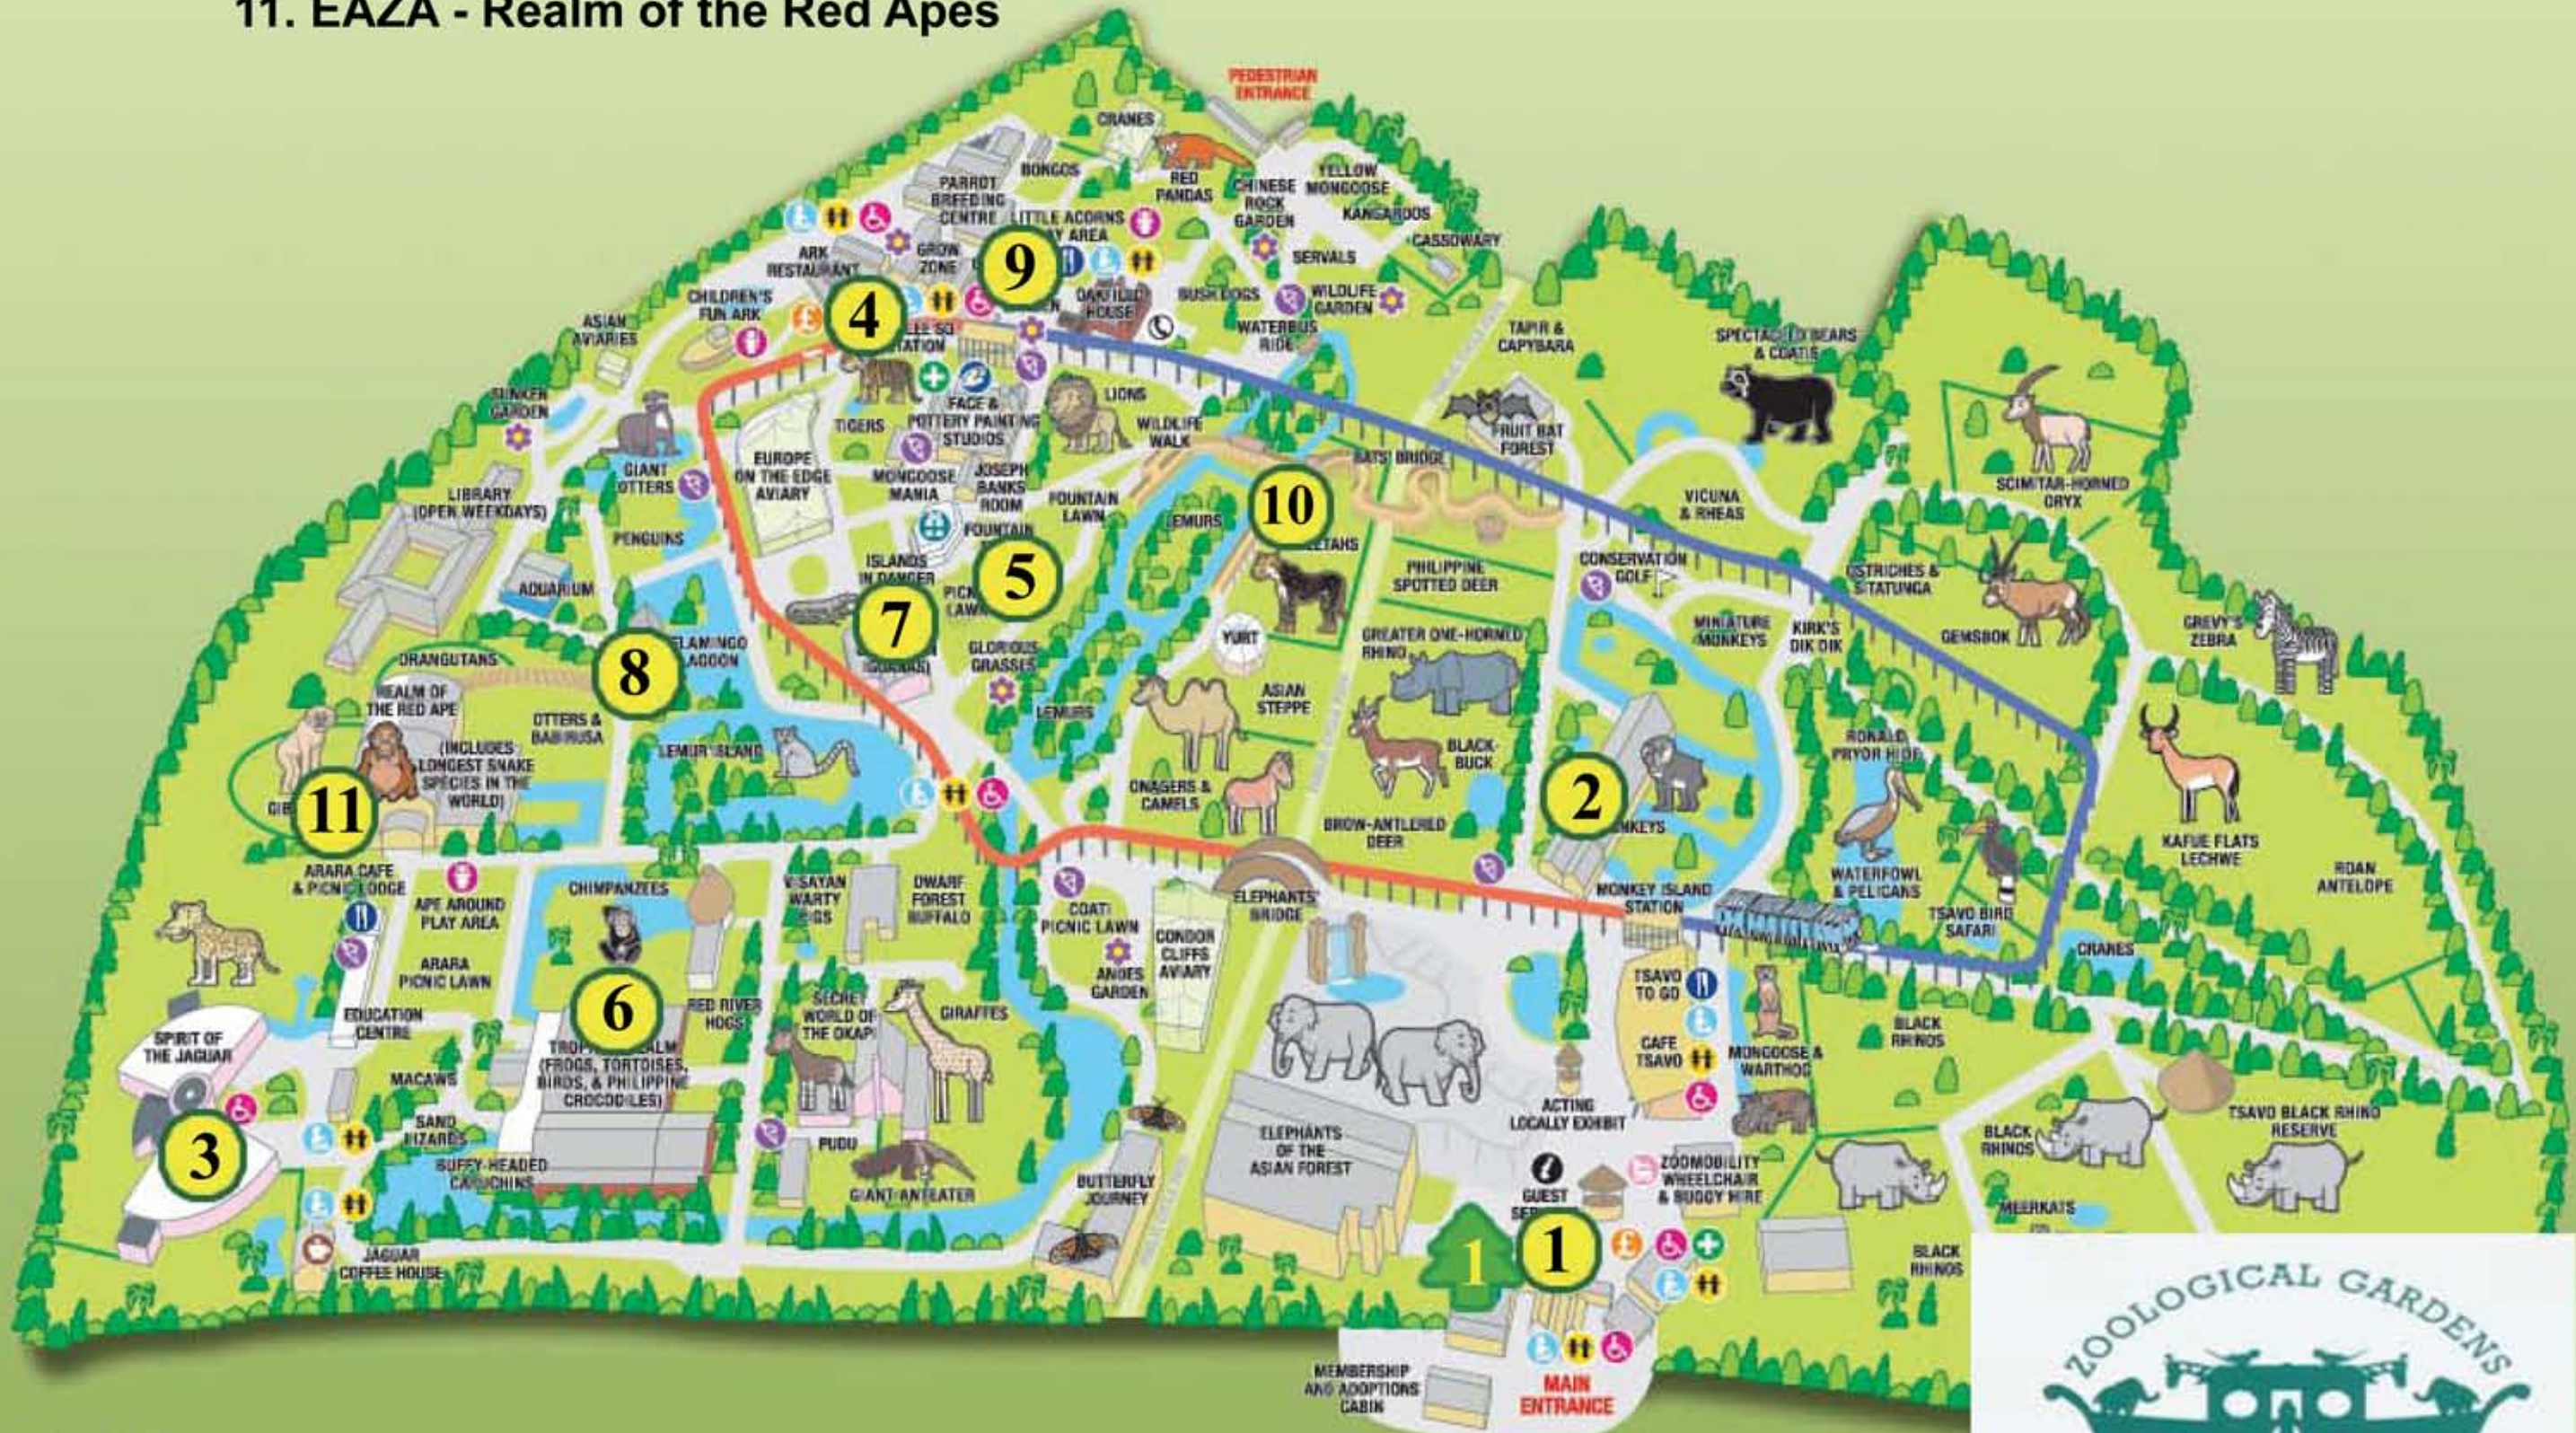

 Penny Machine Locations  Christmas Machine

1. Ark Gift Shop
2. Monkey House
3. Jaguar House
4. Tiger Trail
5. Fountain Shop
6. Tropical Realm
7. Islands of Danger
8. Flamingo Lagoon
9. Roman Garden
10. Cheetah Walkway
11. EAZA - Realm of the Red Apes

© Chester Zoo.org

WHAT'S WHAT?

- | | | | | |
|--|---|---|---|---|
|  Toilets |  Restaurant |  Play Area |  Gift Shop |  Information |
|  Accessible Toilets |  Refreshment Kiosk |  Face Painting, Pottery Painting & Airbrush Tattoo |  Wheelchair & Buggy Hire |  First Aid & Lost Children |
|  Baby Changing |  Jaguar Coffee House |  Feature Garden |  Cash Machine |  Public Telephone |

 Monorail from Monkey Island to Jubilee Square
 Monorail from Jubilee Square to Monkey Island